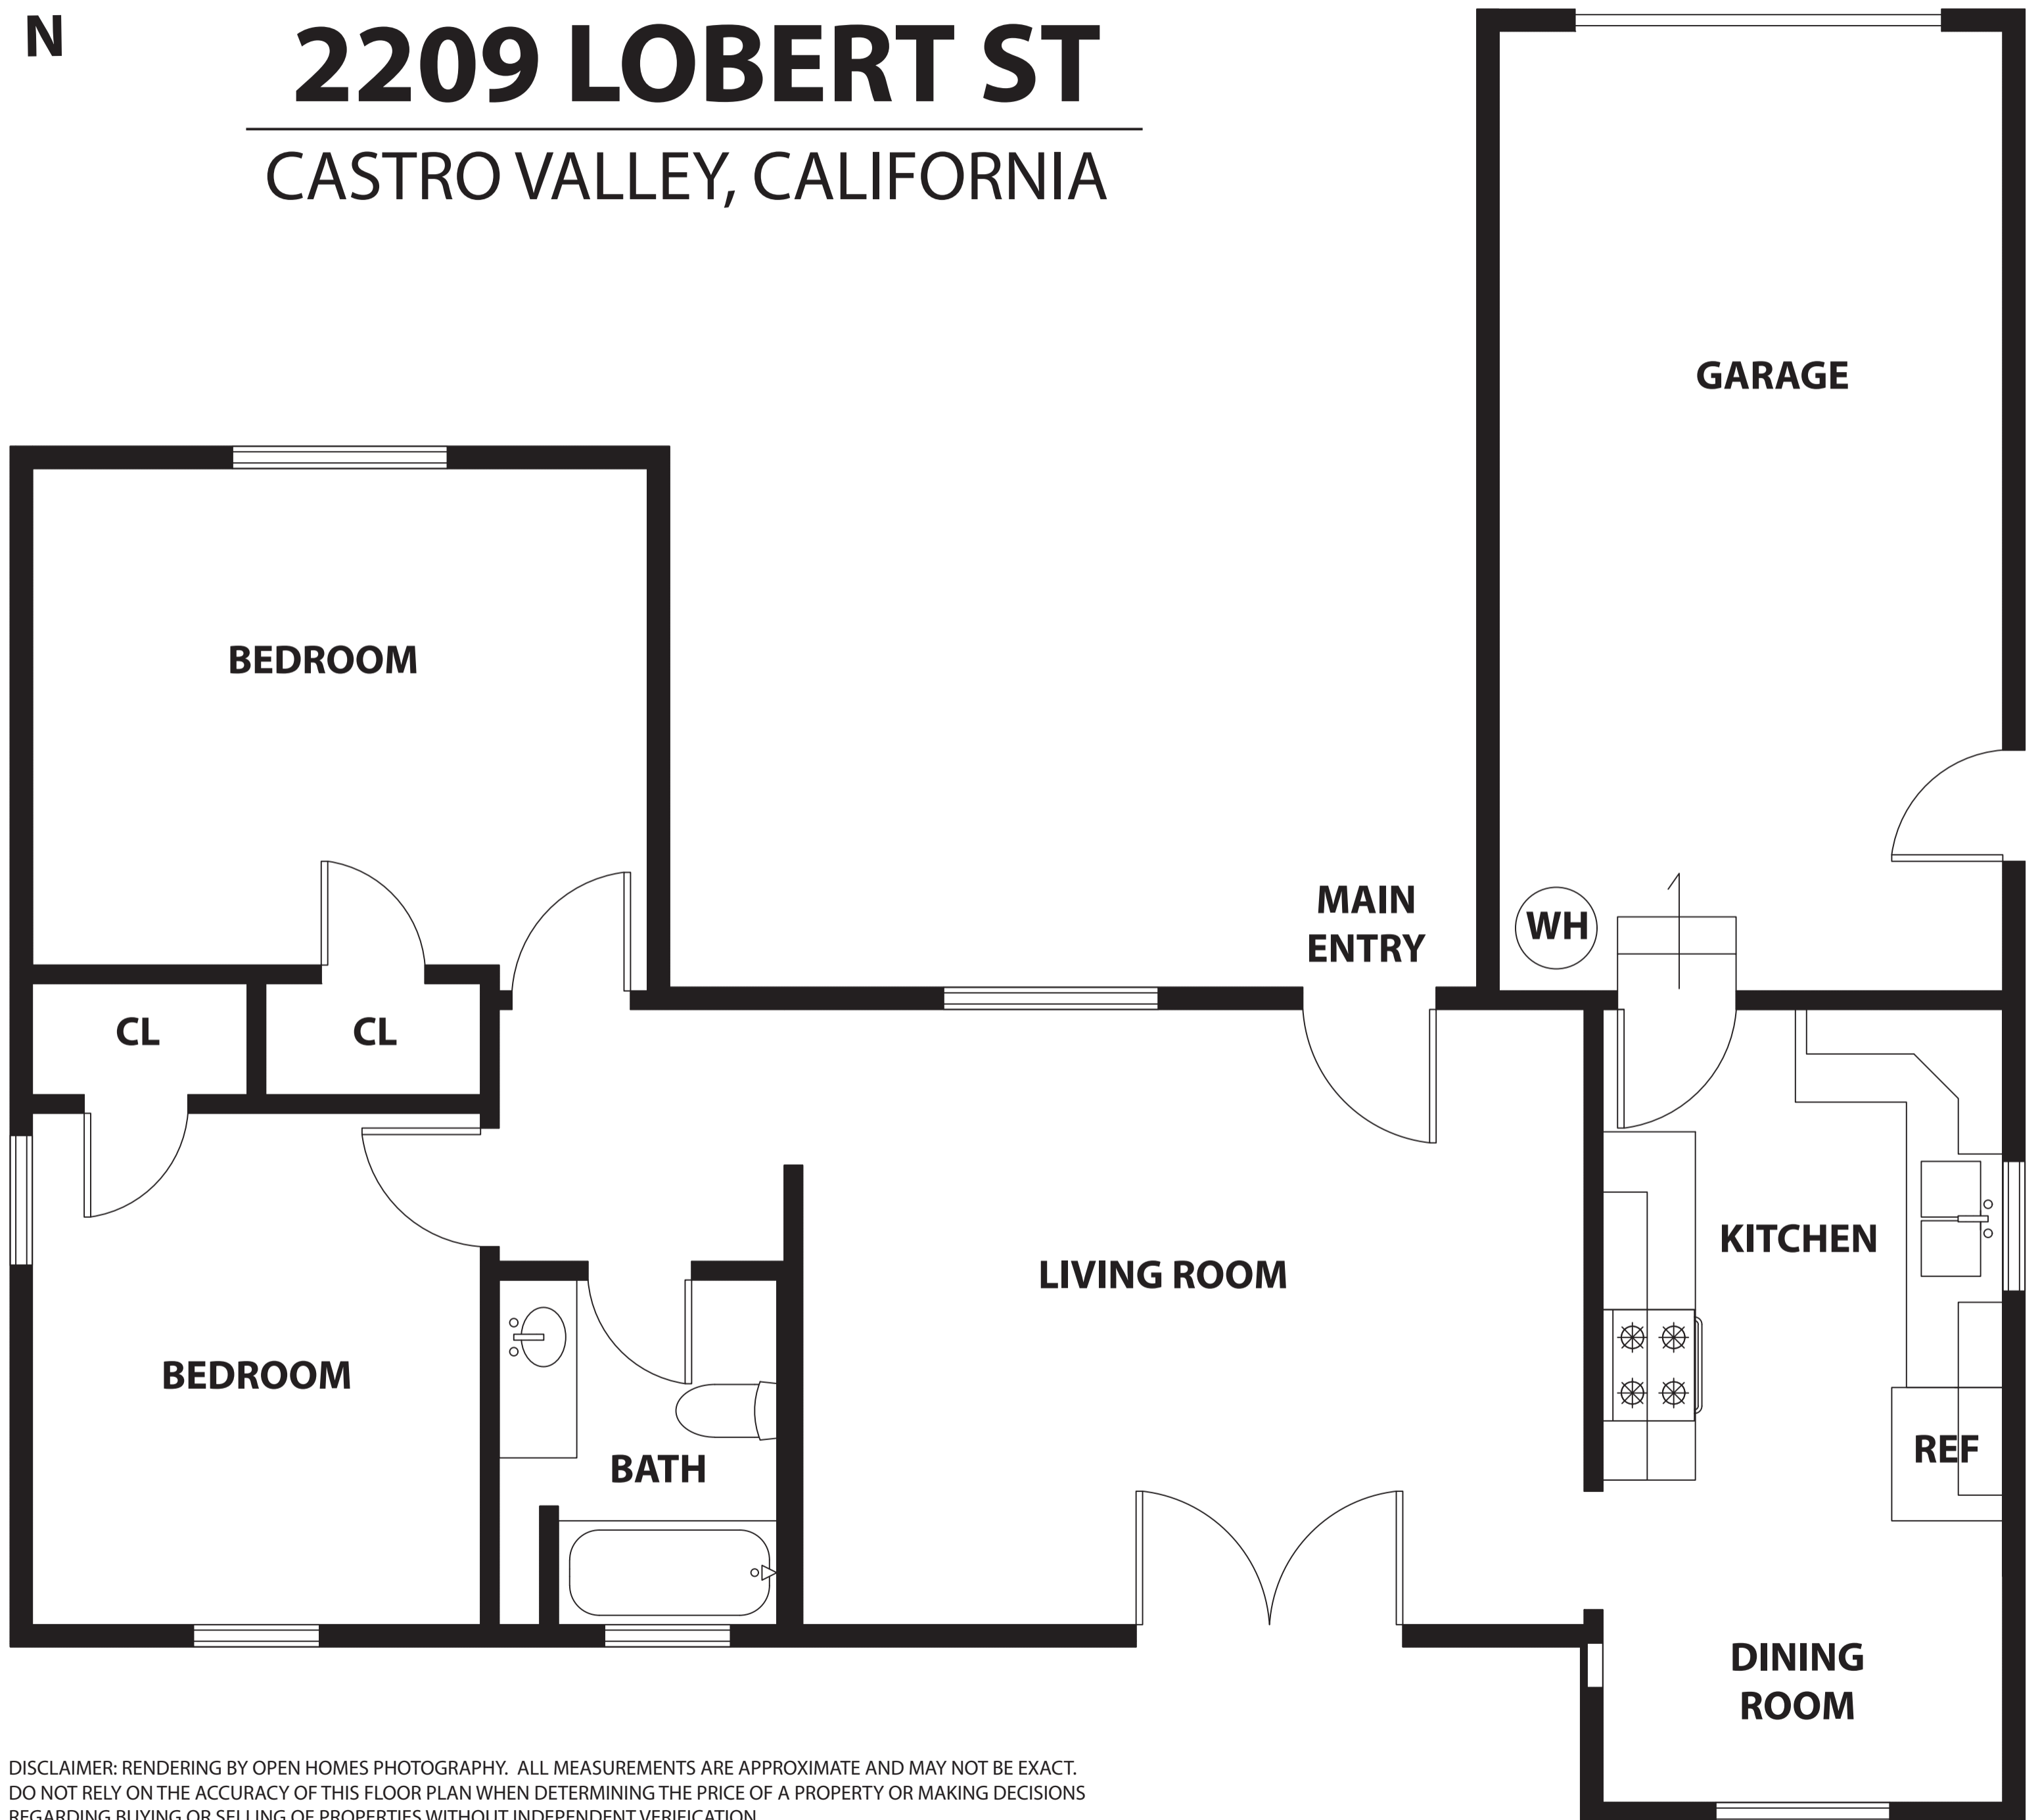

2209 LOBERT ST

CASTRO VALLEY, CALIFORNIA

DISCLAIMER: RENDERING BY OPEN HOMES PHOTOGRAPHY. ALL MEASUREMENTS ARE APPROXIMATE AND MAY NOT BE EXACT. DO NOT RELY ON THE ACCURACY OF THIS FLOOR PLAN WHEN DETERMINING THE PRICE OF A PROPERTY OR MAKING DECISIONS REGARDING BUYING OR SELLING OF PROPERTIES WITHOUT INDEPENDENT VERIFICATION.